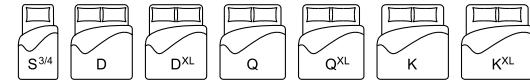

## ECO DOWN PILLOWS AND DUVET INNERS

Microfibre Eco Down

Colour: White

Pillow sizes: Standard, Continental, Emperor

Duvet inner sizes:

Our **Eco Down** collection features a soft, breathable microfibre fill that closely mimics the insulating properties of natural down. Engineered for those who want the feel of down, our new Pres Les Cloudsoft Eco Down Fibre offers the cosy warmth of a natural fill in a synthetic, hypoallergenic alternative.