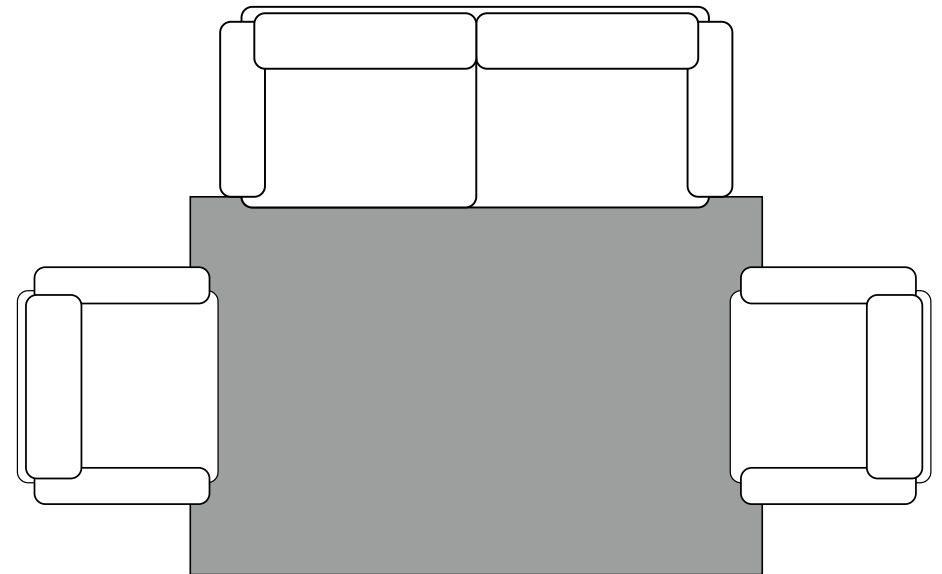

200cm x 300cm (large)