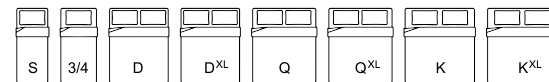

MATTRESS PROTECTORS

WITH FRESCHÉ MICROBE PROTECTION

Mattress Protector covers treated with a long-lasting antimicrobial finish, which guards against bacteria and house dust mites.

Available in sizes:

- Fully elasticated mattress protector ensures a snug fit